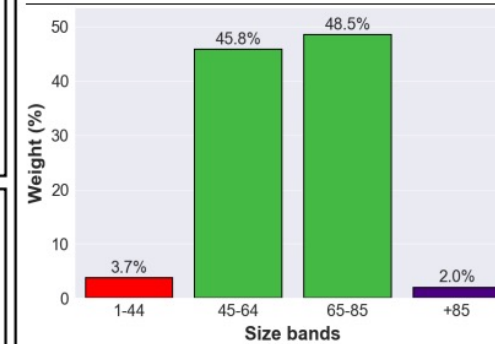

Size information

Mean potato size: 58 mm

Count marketable (45-85 mm): 85.9%

Average size (mm)

1 - 44	65 - 69
45 - 49	70 - 74
50 - 54	75 - 79
55 - 59	80 - 85
60 - 64	+85

Weight information

Mean potato weight: 160 g