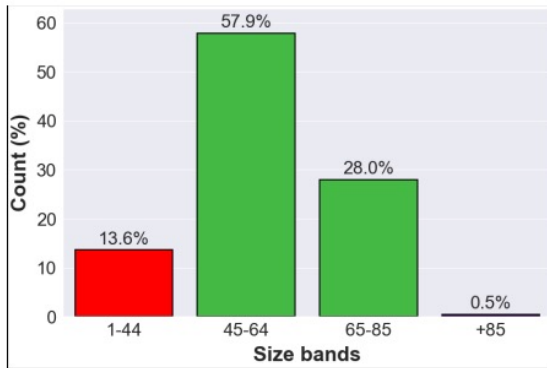

HarvestEye daily report

Field information

Farm:	Crop: Potato	Potato count (day): 510.59K
Field:	Market: Ware	Potato count (total): 510.59K
Variety:	Harvest hours (day): 10h	Harvested area (day): 4.0 ha
Date:	Harvest hours (total): 10h	Harvested area (total): 4.0 ha

Size information

Mean potato size: 58 mm

Count marketable (45-85 mm): 85.9%