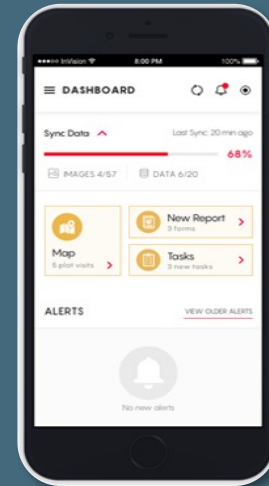

Esimerkki - Keittolaaturaportti

← Cooking quality

Date: 2022-11-03

Grower: 0 - Test Grower

Plot: Test plot - 2

Growth Plot ID: 1247851345

Parcel ID: 9871248

Class	Amount	Income
1	1	1.0
3	2	6.0
5	3	15.0
7	4	28.0
9	5	45.0
Total	15.0	95.0
Weighed average		6.3

← Cooking quality

Color code: **Firm** Medium Flouy

Weighed average: 2,5-3,5 3,5-6,0 **6,0-7,5**

Smelt: Select smelt

Taste: Select taste

DM%: _____

TEXT NOTES

CAPTURE PHOTO

ADD PHOTOS

SAVE