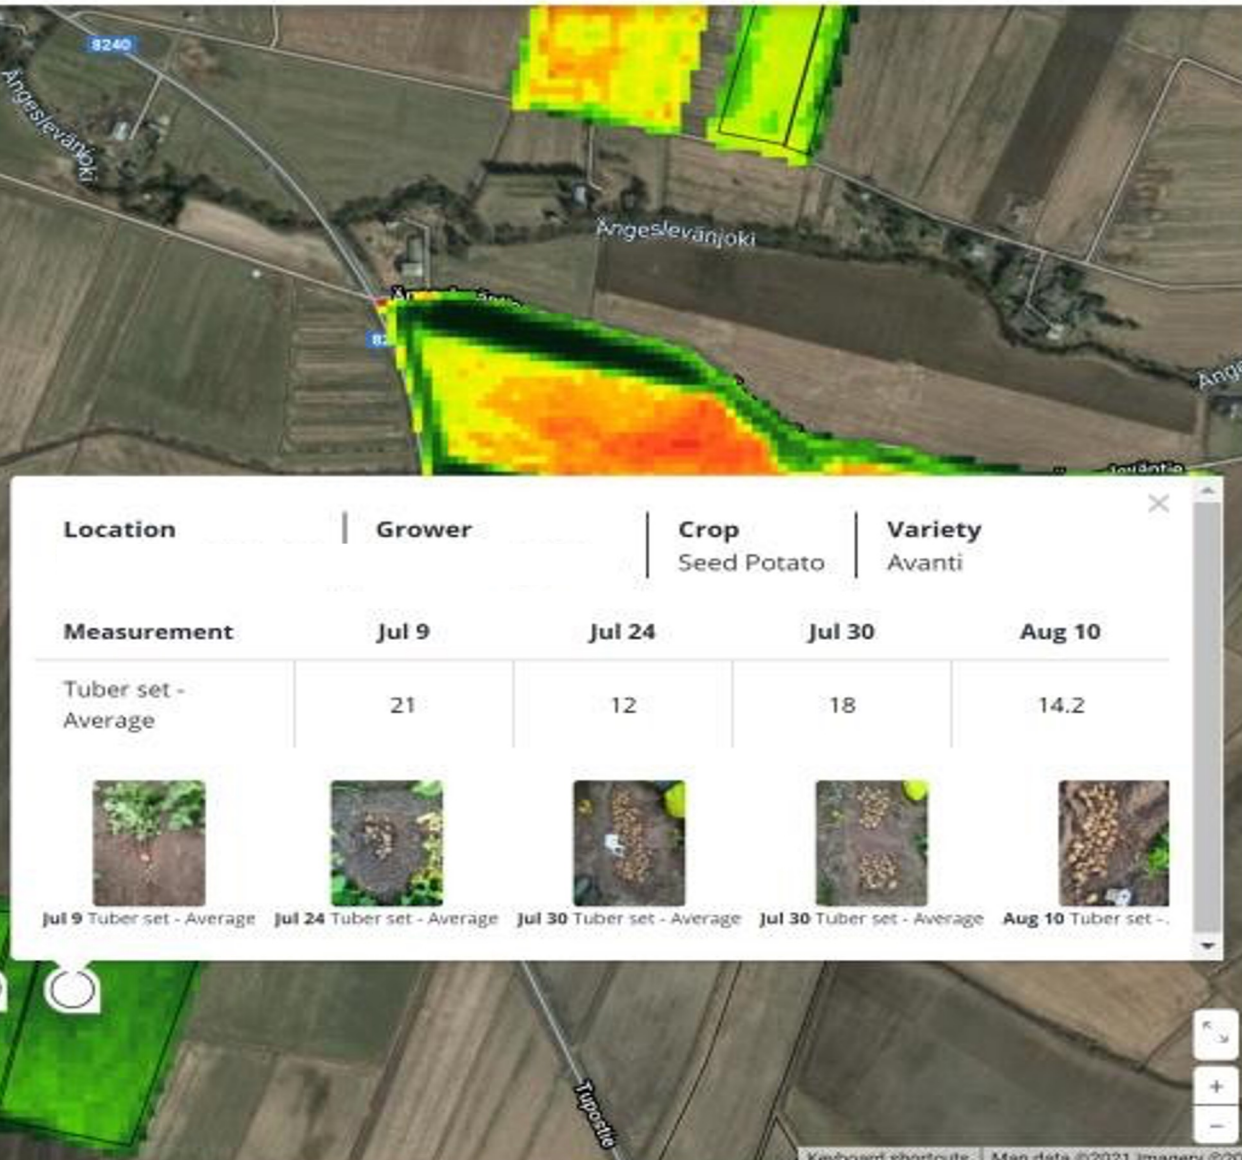

Tuber Set with other parameters &...

Grid, Bar chart, Filter, Share, Search icons

Satellite images Hide X

Grower ▼

Tag NDVI - Sentinel-2 ▼

Image date Sep 27, 2021 ▼

Apr 01, 2020 to Sep 17, 2020

Legend

- ☒ Measurements
  - ☒ Nitrogen - Growing Purpose
  - ☒ Nitrogen - Organic Matter
  - ☒ Nitrogen - PH
  - ☒ Nitrogen - Recommendation kg/Ha
  - ☒ Nitrogen - Recommendation Total Kg
  - ☒ Nitrogen - Season Planning
  - ☒ Nitrogen - Soil Type
  - ☒ Nitrogen application in pre-planting

Location	Grower	Crop	Variety	
		Seed Potato	Avanti	
Measurement	Jul 9	Jul 24	Jul 30	Aug 10
Tuber set - Average	21	12	18	14.2
	Jul 9 Tuber set - Average	Jul 24 Tuber set - Average	Jul 30 Tuber set - Average	Aug 10 Tuber set - Average

Color Markers

☐ High ☐ Zero ☐ Not graded